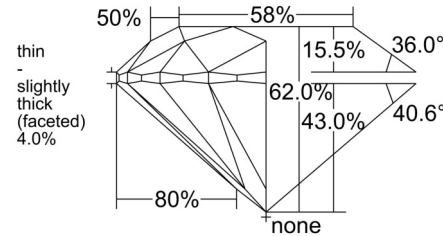

**GIA NATURAL DIAMOND GRADING REPORT**

 January 16, 2025  
 GIA Report Number ..... 7511218686  
 Shape and Cutting Style ..... Round Brilliant  
 Measurements ..... 6.44 - 6.47 x 4.00 mm

**GRADING RESULTS**

 Carat Weight ..... 1.04 carat  
 Color Grade ..... D  
 Clarity Grade ..... SI1  
 Cut Grade ..... Excellent

**ADDITIONAL GRADING INFORMATION**

 Polish ..... Excellent  
 Symmetry ..... Excellent  
 Fluorescence ..... None  
 Inscription(s): GIA 7511218686

**Comments:** Additional clouds, pinpoints and surface graining are not shown.

**PROPORTIONS**

Profile to actual proportions

**CLARITY CHARACTERISTICS**

**KEY TO SYMBOLS\***

-  Cloud
-  Crystal
-  Feather
-  Needle

\* Red symbols denote internal characteristics (inclusions). Green or black symbols denote external characteristics (blemishes). Diagram is an approximate representation of the diamond, and symbols shown indicate type, position, and approximate size of clarity characteristics. All clarity characteristics may not be shown. Details of finish are not shown.