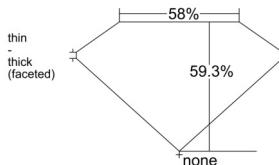

GIA®

FACSIMILE

GIA REPORT 7511267055

Verify this report at gia.edu

GIA NATURAL DIAMOND DOSSIER®

January 23, 2025
GIA Report Number 7511267055
Shape and Cutting Style ..... Heart Brilliant
Measurements ..... 4.69 x 5.45 x 3.23 mm

GRADING RESULTS

Carat Weight ..... 0.46 carat
Color Grade ..... E
Clarity Grade VS1

ADDITIONAL GRADING INFORMATION

Polish ..... Excellent
Symmetry ..... Very Good
Fluorescence ..... None
Clarity Characteristics ..... Feather, Pinpoint
Inscription(s): GIA 7511267055

PROPORTIONS

Profile not to actual proportions

GRADING SCALES

GIA COLOR SCALE		GIA CLARITY SCALE	
COLORLESS	D	VERY VERY SLIGHTLY INCLUDED	FLAWLESS
	E		INTERNALLY FLAWLESS
	F		VVS₁
	G		VVS₂
	H		VS₁
	I		VS₂
	J		SI₁
	K		SI₂
	L		I₁
	M		I₂
NEAR COLORLESS	N	SLIGHTLY INCLUDED	I₃
	O		
	P		
	Q		
FAINT	R		
	S		
	T		
	U		
VERT LIGHT	V		
	W		
	X		
	Y		
LIGHT	Z