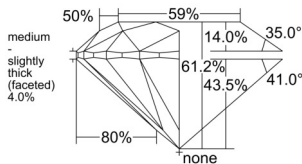

GIA®

FACSIMILE

GIA REPORT 7511280923

Verify this report at GIA.edu

GIA NATURAL DIAMOND DOSSIER®

January 24, 2025
GIA Report Number 7511280923
Shape and Cutting Style ..... Round Brilliant
Measurements ..... 5.08 - 5.11 x 3.12 mm

GRADING RESULTS

Carat Weight ..... 0.50 carat
Color Grade ..... K
Clarity Grade VS2
Cut Grade ..... Excellent

ADDITIONAL GRADING INFORMATION

Polish ..... Excellent
Symmetry ..... Excellent
Fluorescence ..... None
Clarity Characteristics..... Indented Natural, Crystal
Inscription(s): GIA 7511280923

PROPORTIONS

Profile to actual proportions

GRADING SCALES

GIA COLOR SCALE

COLOURESS	D
	E
	F
	G
	H
	I
	J
NEAR COLOURESS	K
	L
FAIN	M
	N
	O
	P
	Q
VERY LIGHT	R
	S
	T
	U
	V
	W
	X
	Y
LIGHT	Z

GIA CLARITY SCALE

FLAWLESS	VERY VERY SLIGHTLY INCLUDED	VS₁	VS₂	VS₁	VS₂	SI₁	SI₂	I₁	I₂	I₃		
											FLAWLESS	INTERNALLY FLAWLESS

GIA CUT SCALE

EXCELLENT
VERY GOOD
GOOD
FAIR
POOR