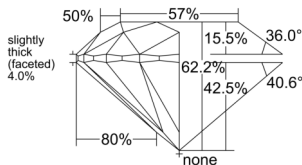

GIA®

FACSIMILE

GIA REPORT

7511285125

Verify this report at GIA.edu

GIA NATURAL DIAMOND DOSSIER®

January 27, 2025
GIA Report Number 7511285125
Shape and Cutting Style ..... Round Brilliant
Measurements ..... 5.61 - 5.66 x 3.51 mm

GRADING RESULTS

Carat Weight ..... 0.70 carat
Color Grade ..... D
Clarity Grade VS1
Cut Grade ..... Excellent

ADDITIONAL GRADING INFORMATION

Polish ..... Excellent
Symmetry ..... Very Good
Fluorescence ..... None
Clarity Characteristics..... Crystal, Feather, Needle, Pinpoint
Inscription(s): GIA 7511285125

PROPORTIONS

Profile to actual proportions