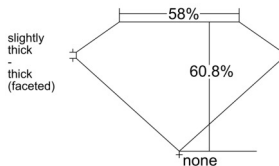

GIA®

FACSIMILE

GIA REPORT 7511292653

Verify this report at GIA.edu

GIA NATURAL DIAMOND DOSSIER®

January 27, 2025
GIA Report Number 7511292653
Shape and Cutting Style ..... Oval Brilliant
Measurements ..... 5.35 x 3.85 x 2.34 mm

GRADING RESULTS

Carat Weight ..... 0.30 carat
Color Grade ..... G
Clarity Grade VS1

ADDITIONAL GRADING INFORMATION

Polish ..... Excellent
Symmetry ..... Very Good
Fluorescence ..... None
Clarity Characteristics..... Feather, Pinpoint, Cloud
Inscription(s): GIA 7511292653

PROPORTIONS

Profile not to actual proportions

GRADING SCALES

GIA COLOR SCALE		GIA CLARITY SCALE			
COLORLESS	D	VERY VERY SLIGHTLY INCLUDED	FLAWLESS		
	E		INTERNALLY FLAWLESS		
	F	VERY SLIGHTLY INCLUDED	VS₁		
	G		VS₂		
	H		VS₁		
	NEAR COLORLESS	I	SLIGHTLY INCLUDED	VS₂	
		J		SI₁	
		FAINT	K	INCLUDED	SI₂
			L		I₁
			M		I₂
VERT LIGHT	N	LIGHT	I₃		
	O				
	P				
	Q				
	R