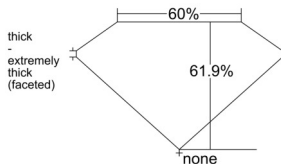

GIA®

FACSIMILE

GIA REPORT 7511322376

Verify this report at GIA.edu

GIA NATURAL DIAMOND DOSSIER®

January 30, 2025
GIA Report Number 7511322376
Shape and Cutting Style ..... Heart Brilliant
Measurements ..... 4.32 x 4.99 x 3.09 mm

GRADING RESULTS

Carat Weight ..... 0.40 carat
Color Grade ..... E
Clarity Grade VS2

ADDITIONAL GRADING INFORMATION

Polish ..... Excellent
Symmetry ..... Very Good
Fluorescence ..... None
Clarity Characteristics..... Crystal, Feather
Inscription(s): GIA 7511322376

PROPORTIONS

Profile not to actual proportions

GRADING SCALES

GIA COLOR SCALE		GIA CLARITY SCALE	
COLORLESS	D	VERY VERY SLIGHTLY INCLUDED	FLAWLESS
	E		INTERNALLY FLAWLESS
	F		VVS₁
	G		VVS₂
	H		VS₁
	I		VS₂
	J		SI₁
	K		SI₂
	L		I₁
	M		I₂
NEAR COLORLESS	N	SLIGHTLY INCLUDED	I₃
	O		
	P		
	Q		
FAINT	R		
	S		
	T		
	U		
VERT LIGHT	V		
	W		
	X		
	Y		
LIGHT	Z