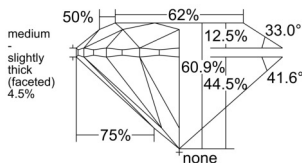

GIA®

FACSIMILE

GIA REPORT

7511345634

Verify this report at GIA.edu

GIA NATURAL DIAMOND DOSSIER®

February 03, 2025
GIA Report Number 7511345634
Shape and Cutting Style ..... Round Brilliant
Measurements ..... 5.39 - 5.43 x 3.30 mm

GRADING RESULTS

Carat Weight ..... 0.60 carat
Color Grade I
Clarity Grade VS2
Cut Grade ..... Excellent

ADDITIONAL GRADING INFORMATION

Polish ..... Excellent
Symmetry ..... Excellent
Fluorescence ..... None
Clarity Characteristics..... Crystal, Cloud, Feather
Inscription(s): GIA 7511345634

PROPORTIONS

Profile to actual proportions