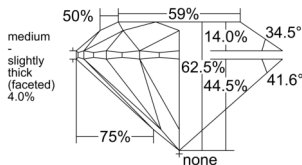

GIA®

FACSIMILE

GIA REPORT 7511349148

Verify this report at GIA.edu

GIA NATURAL DIAMOND DOSSIER®

February 04, 2025
GIA Report Number 7511349148
Shape and Cutting Style ..... Round Brilliant
Measurements ..... 5.07 - 5.11 x 3.18 mm

GRADING RESULTS

Carat Weight ..... 0.51 carat
Color Grade ..... E
Clarity Grade S11
Cut Grade ..... Excellent

ADDITIONAL GRADING INFORMATION

Polish ..... Excellent
Symmetry ..... Excellent
Fluorescence ..... None
Clarity Characteristics..... Cloud, Crystal, Feather
Inscription(s): GIA 7511349148

PROPORTIONS

Profile to actual proportions