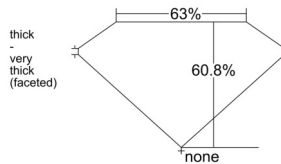

GIA®

FACSIMILE

GIA REPORT

7511362879

Verify this report at GIA.edu

GIA NATURAL DIAMOND DOSSIER®

February 06, 2025

GIA Report Number 7511362879

Shape and Cutting Style ..... Heart Brilliant

Measurements ..... 4.61 x 5.41 x 3.29 mm

GRADING RESULTS

Carat Weight ..... 0.50 carat

Color Grade ..... G

Clarity Grade VS1

ADDITIONAL GRADING INFORMATION

Polish ..... Excellent

Symmetry ..... Excellent

Fluorescence ..... None

Clarity Characteristics..... Crystal, Needle, Pinpoint

Inscription(s): GIA 7511362879

PROPORTIONS

Profile not to actual proportions

GRADING SCALES

GIA COLOR SCALE		GIA CLARITY SCALE			
COLORLESS	D	VERY VERY SLIGHTLY INCLUDED	FLAWLESS		
	E		INTERNALLY FLAWLESS		
	F	VERY SLIGHTLY INCLUDED	VVS₁		
	G		VVS₂		
	H		VS₁		
	NEAR COLORLESS	I	SLIGHTLY INCLUDED	VS₂	
		J		SI₁	
		FAINT	K	INCLUDED	SI₂
			L		I₁
			M		I₂
VERT LIGHT	N	LIGHT	I₃		
	O				
	P				
	Q				
	R