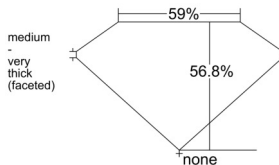

GIA®

FACSIMILE

GIA REPORT 7511370425

Verify this report at GIA.edu

GIA NATURAL DIAMOND DOSSIER®

February 06, 2025
GIA Report Number 7511370425
Shape and Cutting Style ..... Heart Brilliant
Measurements ..... 4.55 x 5.30 x 3.01 mm

GRADING RESULTS

Carat Weight ..... 0.42 carat
Color Grade ..... D
Clarity Grade VS1

ADDITIONAL GRADING INFORMATION

Polish ..... Excellent
Symmetry ..... Excellent
Fluorescence ..... Faint
Clarity Characteristics ..... Crystal
Inscription(s): GIA 7511370425

PROPORTIONS

Profile not to actual proportions

GRADING SCALES

GIA COLOR SCALE		GIA CLARITY SCALE			
COLORLESS	D	VERY VERY SLIGHTLY INCLUDED	FLAWLESS		
	E		INTERNALLY FLAWLESS		
	F	VERY SLIGHTLY INCLUDED	VVS₁		
	G		VVS₂		
	H		VS₁		
	NEAR COLORLESS	I	SLIGHTLY INCLUDED	VS₂	
		J		SI₁	
		FAINT	K	INCLUDED	SI₂
			L		I₁
			M		I₂
VERT LIGHT	N	LIGHT	I₃		
	O				
	P				
	Q				
	R				
	S				
	T