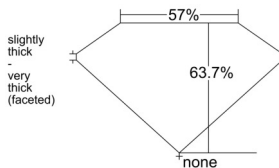

GIA®

FACSIMILE

GIA REPORT 7511379380

Verify this report at GIA.edu

GIA NATURAL DIAMOND DOSSIER®

February 07, 2025
GIA Report Number 7511379380
Shape and Cutting Style ..... Oval Brilliant
Measurements ..... 7.22 x 5.22 x 3.32 mm

GRADING RESULTS

Carat Weight ..... 0.80 carat
Color Grade ..... G
Clarity Grade SI1

ADDITIONAL GRADING INFORMATION

Polish ..... Excellent
Symmetry ..... Excellent
Fluorescence ..... None
Clarity Characteristics..... Cloud, Crystal, Feather
Inscription(s): GIA 7511379380

PROPORTIONS

Profile not to actual proportions

GRADING SCALES

GIA COLOR SCALE		GIA CLARITY SCALE			
COLORLESS	D	VERY VERY SLIGHTLY INCLUDED	FLAWLESS		
	E		INTERNALLY FLAWLESS		
	F	VERY SLIGHTLY INCLUDED	VVS₁		
	G		VVS₂		
	H		VS₁		
	NEAR COLORLESS	I	SLIGHTLY INCLUDED	VS₂	
		J		SI₁	
		FAINT	K	INCLUDED	SI₂
			L		I₁
			M		I₂
VERT LIGHT	N	LIGHT	I₃		
	O				
	P				
	Q				
	R