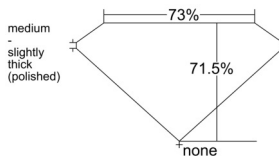

GIA®

FACSIMILE

GIA REPORT

7511381631

Verify this report at GIA.edu

GIA NATURAL DIAMOND DOSSIER®

February 07, 2025

GIA Report Number 7511381631

Shape and Cutting Style ..... Square Modified Brilliant

Measurements ..... 4.62 x 4.58 x 3.27 mm

GRADING RESULTS

Carat Weight ..... 0.59 carat

Color Grade ..... G

Clarity Grade SI2

ADDITIONAL GRADING INFORMATION

Polish ..... Excellent

Symmetry ..... Very Good

Fluorescence ..... None

Clarity Characteristics..... Crystal, Cloud, Feather

Inscription(s): GIA 7511381631

PROPORTIONS

Profile not to actual proportions

GRADING SCALES

GIA COLOR SCALE		GIA CLARITY SCALE		
COLORLESS	D	VERY VERY SLIGHTLY INCLUDED	FLAWLESS	
	E		INTERNALLY FLAWLESS	
	F		VVS₁	
	NEAR COLORLESS	G	VERY SLIGHTLY INCLUDED	VVS₂
		H		VS₁
		I	SLIGHTLY INCLUDED	VS₂
		J		SI₁
		K		SI₂
	FAINT	L	INCLUDED	I₁
		M		I₂
N		I₃		
VERT LIGHT		O		
		P		
		Q		
		R		
	S			
	T			
	U			
LIGHT	V			
	W			
	X			
	Y			
	Z