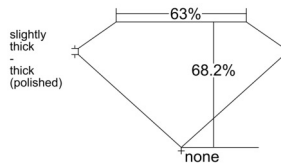

GIA®

FACSIMILE

GIA REPORT

7511554431

Verify this report at GIA.edu

GIA NATURAL DIAMOND DOSSIER®

March 04, 2025
GIA Report Number 7511554431
Shape and Cutting Style ..... Emerald Cut
Measurements ..... 5.35 x 3.94 x 2.68 mm

GRADING RESULTS

Carat Weight ..... 0.56 carat
Color Grade ..... D
Clarity Grade VVS2

ADDITIONAL GRADING INFORMATION

Polish ..... Excellent
Symmetry ..... Excellent
Fluorescence ..... Strong Blue
Clarity Characteristics..... Needle, Pinpoint
Inscription(s): GIA 7511554431

PROPORTIONS

Profile not to actual proportions

GRADING SCALES

GIA COLOR SCALE		GIA CLARITY SCALE			
COLORLESS	D	VERY VERY SLIGHTLY INCLUDED	FLAWLESS		
	E		INTERNALLY FLAWLESS		
	F	VERY SLIGHTLY INCLUDED	VVS₁		
	G		VVS₂		
	H		VS₁		
	NEAR COLORLESS	I	SLIGHTLY INCLUDED	VS₂	
		J		SI₁	
		FAINT	K	INCLUDED	SI₂
			L		I₁
			M		I₂
VERT LIGHT	N	LIGHT	I₃		
	O				
	P				
	Q				
	R