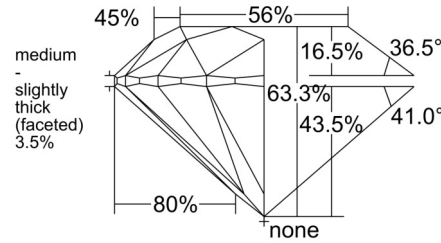

GIA NATURAL DIAMOND GRADING REPORT

March 06, 2025

GIA Report Number 7511572573

Shape and Cutting Style Round Brilliant

Measurements 6.34 - 6.37 x 4.02 mm

GRADING RESULTS

Carat Weight 1.00 carat

Color Grade I

PROPORTIONS

Profile to actual proportions

CLARITY CHARACTERISTICS

KEY TO SYMBOLS*

- Crystal
- ∖ Needle
- Pinpoint

* Red symbols denote internal characteristics (inclusions). Green or black symbols denote external characteristics (blemishes). Diagram is an approximate representation of the diamond, and symbols shown indicate type, position, and approximate size of clarity characteristics. All clarity characteristics may not be shown. Details of finish are not shown.