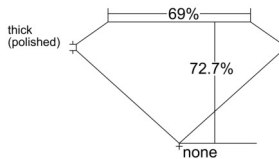

GIA®

FACSIMILE

GIA REPORT 7511617842

Verify this report at GIA.edu

GIA NATURAL DIAMOND DOSSIER®

March 12, 2025
GIA Report Number 7511617842
Shape and Cutting Style ..... **Square Modified Brilliant**
Measurements ..... **4.80 x 4.78 x 3.48 mm**

GRADING RESULTS

Carat Weight ..... **0.70 carat**
Color Grade ..... **I**
Clarity Grade **VVS2**

ADDITIONAL GRADING INFORMATION

Polish ..... **Excellent**
Symmetry ..... **Excellent**
Fluorescence ..... **None**
Clarity Characteristics..... **Feather, Needle, Pinpoint, Internal
Graining**

Inscription(s): GIA 7511617842

PROPORTIONS

Profile not to actual proportions

GRADING SCALES

GIA COLOR SCALE		GIA CLARITY SCALE			
COLORLESS	D	VERY VERY SLIGHTLY INCLUDED	FLAWLESS		
	E		INTERNALLY FLAWLESS		
	F	VERY SLIGHTLY INCLUDED	VVS₁		
	G		VVS₂		
	H		VS₁		
	NEAR COLORLESS	I	SLIGHTLY INCLUDED	VS₂	
		J		SI₁	
		FAINT	K	INCLUDED	SI₂
			L		I₁
			M		I₂
VERY LIGHT	N	LIGHT	I₃		
	O				
	P				
	Q				
	R