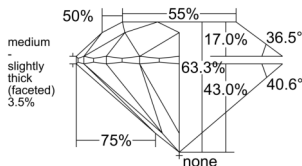

GIA®

FACSIMILE

GIA REPORT 7511630857

Verify this report at GIA.edu

GIA NATURAL DIAMOND DOSSIER®

March 13, 2025
GIA Report Number 7511630857
Shape and Cutting Style ..... Round Brilliant
Measurements ..... 5.33 - 5.36 x 3.38 mm

GRADING RESULTS

Carat Weight ..... 0.60 carat
Color Grade ..... H
Clarity Grade VS1
Cut Grade ..... Excellent

ADDITIONAL GRADING INFORMATION

Polish ..... Excellent
Symmetry ..... Excellent
Fluorescence ..... None
Clarity Characteristics..... Crystal, Needle, Feather, Cloud
Inscription(s): GIA 7511630857

PROPORTIONS

Profile to actual proportions