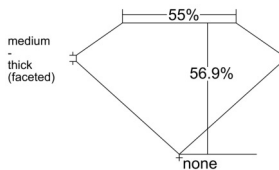

GIA®

FACSIMILE

GIA REPORT

7511683749

Verify this report at GIA.edu

GIA NATURAL DIAMOND DOSSIER®

March 21, 2025

GIA Report Number 7511683749

Shape and Cutting Style ..... Heart Brilliant

Measurements ..... 4.82 x 5.70 x 3.24 mm

GRADING RESULTS

Carat Weight ..... 0.52 carat

Color Grade ..... E

Clarity Grade SI1

ADDITIONAL GRADING INFORMATION

Polish ..... Excellent

Symmetry ..... Very Good

Fluorescence ..... Medium Blue

Clarity Characteristics..... Twinning Wisp

Inscription(s): GIA 7511683749

PROPORTIONS

Profile not to actual proportions

GRADING SCALES

GIA COLOR SCALE		GIA CLARITY SCALE			
COLORLESS	D	VERY VERY SLIGHTLY INCLUDED	FLAWLESS		
	E		INTERNALLY FLAWLESS		
	F	VERY SLIGHTLY INCLUDED	VVS₁		
	G		VVS₂		
	H		VS₁		
	NEAR COLORLESS	I	SLIGHTLY INCLUDED	VS₂	
		J		SI₁	
		FAINT	K	INCLUDED	SI₂
			L		I₁
			M		I₂
VERT LIGHT	N	LIGHT	I₃		
	O				
	P				
	Q				
	R