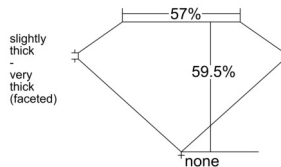

GIA®

FACSIMILE

GIA REPORT

7511698553

Verify this report at GIA.edu

GIA NATURAL DIAMOND DOSSIER®

March 22, 2025
GIA Report Number 7511698553
Shape and Cutting Style ..... Heart Brilliant
Measurements ..... 4.73 x 5.54 x 3.30 mm

GRADING RESULTS

Carat Weight ..... 0.50 carat
Color Grade ..... G
Clarity Grade VS2

ADDITIONAL GRADING INFORMATION

Polish ..... Excellent
Symmetry ..... Very Good
Fluorescence ..... Medium White
Clarity Characteristics ..... Crystal, Feather
Inscription(s): GIA 7511698553

PROPORTIONS

Profile not to actual proportions

GRADING SCALES

GIA COLOR SCALE		GIA CLARITY SCALE			
COLORLESS	D	VERY VERY SLIGHTLY INCLUDED	FLAWLESS		
	E		INTERNALLY FLAWLESS		
	F	VERY SLIGHTLY INCLUDED	VVS₁		
	G		VVS₂		
	H		VS₁		
	NEAR COLORLESS	I	SLIGHTLY INCLUDED	VS₂	
		J		SI₁	
		FAINT	K	INCLUDED	SI₂
			L		I₁
			M		I₂
VERT LIGHT	N	LIGHT	I₃		
	O				
	P				
	Q				
	R