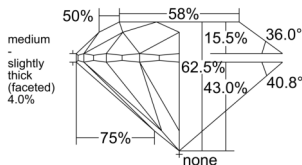

GIA®

FACSIMILE

GIA REPORT 7511742041

Verify this report at GIA.edu

GIA NATURAL DIAMOND DOSSIER®

March 27, 2025
GIA Report Number 7511742041
Shape and Cutting Style ..... Round Brilliant
Measurements ..... 5.27 - 5.30 x 3.30 mm

GRADING RESULTS

Carat Weight ..... 0.57 carat
Color Grade ..... J
Clarity Grade VVS1
Cut Grade ..... Excellent

ADDITIONAL GRADING INFORMATION

Polish ..... Excellent
Symmetry ..... Excellent
Fluorescence ..... Faint
Clarity Characteristics ..... Feather
Inscription(s): GIA 7511742041

PROPORTIONS

Profile to actual proportions

GRADING SCALES

GIA COLOR SCALE

COLOREDNESS	D
	E
	F
	G
	H
	I
	J
NEAR COLORLESS	K
	L
	M
FAINTE	N
	O
	P
	Q
VERY LIGHT	R
	S
	T
	U
	V
	W
	X
	Y
LIGHT	Z

GIA CLARITY SCALE

FLAWLESS	VERY VERY SLIGHTLY INCLUDED	VVS₁	
			VVS₂
INTERNALLY FLAWLESS	VERY SLIGHTLY INCLUDED	VS₁	
		VS₂	
SLIGHTLY INCLUDED	SLIGHTLY INCLUDED	SI₁	
		SI₂	
INCLUDED	INCLUDED	I₁	
		I₂	
		I₃	

GIA CUT SCALE

EXCELLENT	VERY GOOD	GOOD	FAIR	POOR