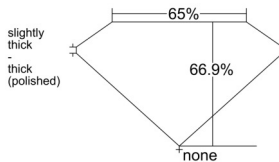

GIA®

FACSIMILE

GIA REPORT 7511778015

Verify this report at GIA.edu

GIA NATURAL DIAMOND DOSSIER®

April 01, 2025
GIA Report Number 7511778015
Shape and Cutting Style ..... Emerald Cut
Measurements ..... 5.61 x 3.94 x 2.64 mm

GRADING RESULTS

Carat Weight ..... 0.56 carat
Color Grade ..... D
Clarity Grade VVS1

ADDITIONAL GRADING INFORMATION

Polish ..... Excellent
Symmetry ..... Excellent
Fluorescence ..... Medium Blue
Clarity Characteristics ..... Cavity, Surface Graining
Inscription(s): GIA 7511778015

PROPORTIONS

Profile not to actual proportions

GRADING SCALES

GIA COLOR SCALE		GIA CLARITY SCALE			
COLORLESS	D	VERY VERY SLIGHTLY INCLUDED	FLAWLESS		
	E		INTERNALLY FLAWLESS		
	F		VVS₁		
	G		VVS₂		
	NEAR COLORLESS	H	VERY SLIGHTLY INCLUDED	VS₁	
		I		VS₂	
		FAINT	J	SLIGHTLY INCLUDED	SI₁
			K		SI₂
	L		I₁		
	VERT LIGHT		M	INCLUDED	I₂
N			I₃		
O					
P					
LIGHT	Q				
	R				
	S				
	T				
	U				
	V				
	W				
	X				
	Y				
	Z