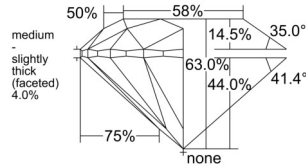

GIA®

FACSIMILE

GIA REPORT

7511801289

Verify this report at GIA.edu

GIA NATURAL DIAMOND DOSSIER®

April 03, 2025
GIA Report Number 7511801289
Shape and Cutting Style ..... Round Brilliant
Measurements ..... 5.35 - 5.40 x 3.39 mm

GRADING RESULTS

Carat Weight ..... 0.61 carat
Color Grade ..... H
Clarity Grade VS2
Cut Grade ..... Excellent

ADDITIONAL GRADING INFORMATION

Polish ..... Excellent
Symmetry ..... Excellent
Fluorescence ..... Faint
Clarity Characteristics..... Crystal, Cloud, Cavity
Inscription(s): GIA 7511801289

PROPORTIONS

Profile to actual proportions

GRADING SCALES

GIA COLOR SCALE

COLOREDNESS	D
	E
	F
	G
	H
	I
	J
NEAR COLOREDNESS	K
	L
	M
	N
	O
	P
	Q
	R
	S
	T
	U
	V
	W
	X
	Y
	Z

GIA CLARITY SCALE

VERY VERY SLIGHTLY INCLUDED	FLAWLESS
	INTERNALLY FLAWLESS
VERY SLIGHTLY INCLUDED	VVS₁
	VVS₂
SLIGHTLY INCLUDED	VS₁
	VS₂
INCLUDED	SI₁
	SI₂
	I₁
	I₂
	I₃

GIA CUT SCALE

EXCELLENT
VERY GOOD
GOOD
FAIR
POOR