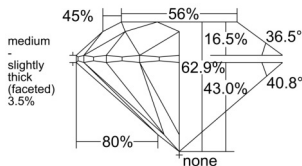

GIA®

FACSIMILE

GIA REPORT 7511821212

Verify this report at GIA.edu

GIA NATURAL DIAMOND DOSSIER®

April 07, 2025
GIA Report Number 7511821212
Shape and Cutting Style ..... Round Brilliant
Measurements ..... 4.59 - 4.61 x 2.90 mm

GRADING RESULTS

Carat Weight ..... 0.38 carat
Color Grade ..... G
Clarity Grade VS1
Cut Grade ..... Excellent

ADDITIONAL GRADING INFORMATION

Polish ..... Excellent
Symmetry ..... Excellent
Fluorescence ..... None
Clarity Characteristics ..... Cloud
Inscription(s): GIA 7511821212

PROPORTIONS

GRADING SCALES

GIA COLOR SCALE	GIA CLARITY SCALE	GIA CUT SCALE
Colorless	Flawless	Excellent
Near Colorless	Internally Flawless	
Faint	VVS₁	Very Good
Very Light	VVS₂	
Light	VS₁	Good
	VS₂	
	SI₁	Fair
	SI₂	
	I₁	Poor
	I₂	
	I₃