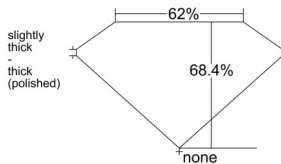

GIA®

FACSIMILE

GIA REPORT 7511822782

Verify this report at GIA.edu

GIA NATURAL DIAMOND DOSSIER®

April 11, 2025
GIA Report Number 7511822782
Shape and Cutting Style ..... Emerald Cut
Measurements ..... 4.44 x 3.21 x 2.20 mm

GRADING RESULTS

Carat Weight ..... 0.31 carat
Color Grade ..... F
Clarity Grade VS1

ADDITIONAL GRADING INFORMATION

Polish ..... Excellent
Symmetry ..... Very Good
Fluorescence ..... None
Clarity Characteristics ..... Cloud, Cavity, Needle
Inscription(s): GIA 7511822782

PROPORTIONS

Profile not to actual proportions

GRADING SCALES

GIA COLOR SCALE		GIA CLARITY SCALE			
COLORLESS	D	VERY VERY SLIGHTLY INCLUDED	FLAWLESS		
	E		INTERNALLY FLAWLESS		
	F		VS₁		
	NEAR COLORLESS	G	VERY SLIGHTLY INCLUDED	VS₂	
		H		VS₁	
		FAINT	I	SLIGHTLY INCLUDED	VS₂
			J		SI₁
			K		SI₂
	LIGHT	L	INCLUDED	I₁	
		M		I₂	
N		Z	I₃		
O					
P					
Q					
R					
S					
T					
U					
V					
W					
X					
Y					
Z