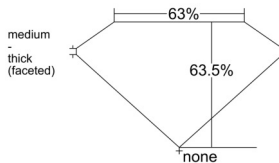

GIA®

FACSIMILE

GIA REPORT 7511823886

Verify this report at GIA.edu

GIA NATURAL DIAMOND DOSSIER®

April 07, 2025
GIA Report Number 7511823886
Shape and Cutting Style ..... Pear Brilliant
Measurements ..... 5.86 x 3.91 x 2.48 mm

GRADING RESULTS

Carat Weight ..... 0.34 carat
Color Grade ..... H
Clarity Grade VVS1

ADDITIONAL GRADING INFORMATION

Polish ..... Excellent
Symmetry ..... Excellent
Fluorescence ..... Faint
Clarity Characteristics..... Pinpoint, Indented Natural
Inscription(s): GIA 7511823886

PROPORTIONS

Profile not to actual proportions

GRADING SCALES

GIA COLOR SCALE		GIA CLARITY SCALE	
COLORLESS	D	VERY VERY SLIGHTLY INCLUDED	FLAWLESS
	E		INTERNALLY FLAWLESS
	F		VVS₁
	G		VVS₂
	H		VS₁
	I		VS₂
	J		SI₁
	K		SI₂
	L		I₁
	M		I₂
NEAR COLORLESS	N	SLIGHTLY INCLUDED	I₃
	O		
	P		
	Q		
FAINT	R		
	S		
	T		
	U		
VERY LIGHT	V		
	W		
	X		
	Y		
LIGHT	Z