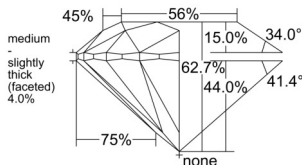

GIA®

FACSIMILE

GIA REPORT 7511859026

Verify this report at GIA.edu

GIA NATURAL DIAMOND DOSSIER®

April 12, 2025
GIA Report Number 7511859026
Shape and Cutting Style ..... Round Brilliant
Measurements ..... 4.73 - 4.75 x 2.97 mm

GRADING RESULTS

Carat Weight ..... 0.41 carat
Color Grade ..... D
Clarity Grade VVS2
Cut Grade ..... Excellent

ADDITIONAL GRADING INFORMATION

Polish ..... Excellent
Symmetry ..... Excellent
Fluorescence ..... Faint
Clarity Characteristics ..... Pinpoint
Inscription(s): GIA 7511859026

PROPORTIONS

Profile to actual proportions

GRADING SCALES

GIA COLOR SCALE

COLORLESS	D
	E
	F
	G
	H
	I
	J
NEAR COLORLESS	K
	L
FAIN	M
	N
	O
	P
VERY LIGHT	Q
	R
	S
	T
	U
	V
	W
	X
	Y
LIGHT	Z

GIA CLARITY SCALE

FLAWLESS	VERY VERY SLIGHTLY INCLUDED	VVS₁	
			VVS₂
INTERNALLY FLAWLESS	VERY SLIGHTLY INCLUDED	VS₁	
		VS₂	
SLIGHTLY INCLUDED	SLIGHTLY INCLUDED	SI₁	
		SI₂	
INCLUDED	INCLUDED	I₁	
		I₂	
		I₃	

GIA CUT SCALE

EXCELLENT
VERY GOOD
GOOD
FAIR
POOR