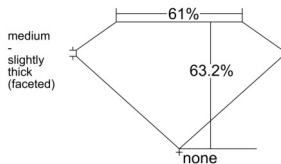

GIA®

FACSIMILE

GIA REPORT 7511860625

Verify this report at GIA.edu

GIA NATURAL DIAMOND DOSSIER®

April 11, 2025
GIA Report Number 7511860625
Shape and Cutting Style ..... Pear Brilliant
Measurements ..... 5.74 x 3.81 x 2.41 mm

GRADING RESULTS

Carat Weight ..... 0.32 carat
Color Grade ..... E
Clarity Grade VS1

ADDITIONAL GRADING INFORMATION

Polish ..... Excellent
Symmetry ..... Very Good
Fluorescence ..... None
Clarity Characteristics..... Crystal, Cloud, Needle, Pinpoint
Inscription(s): GIA 7511860625

PROPORTIONS

Profile not to actual proportions

GRADING SCALES

GIA COLOR SCALE		GIA CLARITY SCALE	
COLORLESS	D	VERY VERY SLIGHTLY INCLUDED	FLAWLESS
	E		INTERNALLY FLAWLESS
	F		VVS₁
	G		VVS₂
	H		VS₁
	I		VS₂
	J		SI₁
	K		SI₂
	L		I₁
	M		I₂
NEAR COLORLESS	N	SLIGHTLY INCLUDED	I₃
	O		
	P		
	Q		
FAINT	R		
	S		
	T		
	U		
VERT LIGHT	V		
	W		
	X		
	Y		
LIGHT	Z