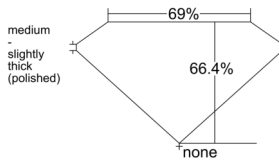

GIA®

FACSIMILE

GIA REPORT 7511868763

Verify this report at gia.edu

GIA NATURAL DIAMOND DOSSIER®

April 14, 2025
GIA Report Number 7511868763
Shape and Cutting Style ..... Emerald Cut
Measurements ..... 4.99 x 3.40 x 2.26 mm

GRADING RESULTS

Carat Weight ..... 0.38 carat
Color Grade ..... D
Clarity Grade VVS2

ADDITIONAL GRADING INFORMATION

Polish ..... Excellent
Symmetry ..... Very Good
Fluorescence ..... None
Clarity Characteristics..... Pinpoint, Cloud, Indented Natural
Inscription(s): GIA 7511868763

PROPORTIONS

Profile not to actual proportions

GRADING SCALES

GIA COLOR SCALE		GIA CLARITY SCALE		
NEAR COLORLESS	D	VERY VERY SLIGHTLY INCLUDED	FLAWLESS	
	E		INTERNALLY FLAWLESS	
	F	VERY SLIGHTLY INCLUDED	VVS₁	
	G		VVS₂	
	H		VS₁	
	FAINT	I	SLIGHTLY INCLUDED	VS₂
		J		SI₁
		K	INCLUDED	SI₂
		L		I₁
		M		I₂
VERT LIGHT		N	INCLUDED	I₃
		O		
		P		
	LIGHT	Q		
		R		
		S		
T