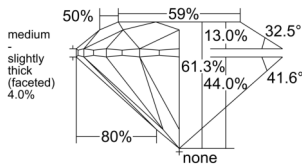

GIA®

FACSIMILE

GIA REPORT 7511873536

Verify this report at GIA.edu

GIA NATURAL DIAMOND DOSSIER®

April 14, 2025
GIA Report Number 7511873536
Shape and Cutting Style ..... Round Brilliant
Measurements ..... 5.42 - 5.46 x 3.34 mm

GRADING RESULTS

Carat Weight ..... 0.60 carat
Color Grade ..... F
Clarity Grade VVS2
Cut Grade ..... Excellent

ADDITIONAL GRADING INFORMATION

Polish ..... Excellent
Symmetry ..... Excellent
Fluorescence ..... None
Clarity Characteristics ..... Pinpoint
Inscription(s): GIA 7511873536

PROPORTIONS

Profile to actual proportions

GRADING SCALES

GIA COLOR SCALE	GIA CLARITY SCALE	GIA CUT SCALE	
D	FLAWLESS	EXCELLENT	
E	INTERNALLY FLAWLESS		
F		VVS₁	VERY GOOD
G	VVS₂		
H	VS₁	GOOD	
I	VS₂		
J	SI₁	FAIR	
K	SI₂		
L	I₁	POOR	
M			
N			
O	I₂		
P			
Q			
R	I₃		
S			
T			
U			
V			
W			
X			
Y			
Z