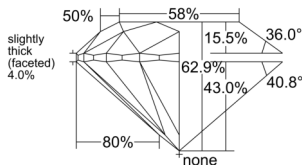

GIA®

FACSIMILE

GIA REPORT

7511900901

Verify this report at GIA.edu

GIA NATURAL DIAMOND DOSSIER®

April 17, 2025
GIA Report Number 7511900901
Shape and Cutting Style ..... Round Brilliant
Measurements ..... 5.29 - 5.36 x 3.35 mm

GRADING RESULTS

Carat Weight ..... 0.60 carat
Color Grade ..... D
Clarity Grade VS2
Cut Grade ..... Excellent

ADDITIONAL GRADING INFORMATION

Polish ..... Very Good
Symmetry ..... Very Good
Fluorescence ..... Medium Blue
Clarity Characteristics..... Feather, Cloud, Crystal
Inscription(s): GIA 7511900901

PROPORTIONS

Profile to actual proportions