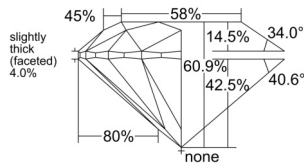

GIA®

FACSIMILE

GIA REPORT

7511911394

Verify this report at GIA.edu

GIA NATURAL DIAMOND DOSSIER®

April 18, 2025
GIA Report Number 7511911394
Shape and Cutting Style ..... Round Brilliant
Measurements ..... 4.41 - 4.43 x 2.69 mm

GRADING RESULTS

Carat Weight ..... 0.32 carat
Color Grade ..... G
Clarity Grade VS2
Cut Grade ..... Excellent

ADDITIONAL GRADING INFORMATION

Polish ..... Excellent
Symmetry ..... Excellent
Fluorescence ..... Faint
Clarity Characteristics ..... Crystal, Feather
Inscription(s): GIA 7511911394

PROPORTIONS

Profile to actual proportions