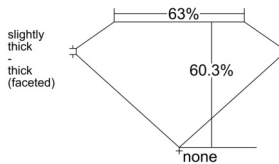

GIA®

FACSIMILE

GIA REPORT 7511925939

Verify this report at GIA.edu

GIA NATURAL DIAMOND DOSSIER®

April 18, 2025
GIA Report Number 7511925939
Shape and Cutting Style ..... Pear Brilliant
Measurements ..... 6.52 x 4.26 x 2.57 mm

GRADING RESULTS

Carat Weight ..... 0.42 carat
Color Grade ..... G
Clarity Grade VS1

ADDITIONAL GRADING INFORMATION

Polish ..... Excellent
Symmetry ..... Very Good
Fluorescence ..... None
Clarity Characteristics..... Crystal, Feather, Pinpoint
Inscription(s): GIA 7511925939

PROPORTIONS

Profile not to actual proportions

GRADING SCALES

GIA COLOR SCALE		GIA CLARITY SCALE			
COLORLESS	D	VERY VERY SLIGHTLY INCLUDED	FLAWLESS		
	E		INTERNALLY FLAWLESS		
	F	VERY SLIGHTLY INCLUDED	VVS₁		
	G		VVS₂		
	H		VS₁		
	NEAR COLORLESS	I	SLIGHTLY INCLUDED	VS₂	
		J		SI₁	
		FAINT	K	INCLUDED	SI₂
			L		I₁
			M		I₂
VERT LIGHT	N	LIGHT	I₃		
	O				
	P				
	Q				
	R