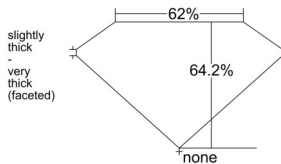

GIA®

FACSIMILE

GIA REPORT 7511957418

Verify this report at GIA.edu

GIA NATURAL DIAMOND DOSSIER®

April 23, 2025
GIA Report Number 7511957418
Shape and Cutting Style ..... Oval Brilliant
Measurements ..... 5.91 x 4.53 x 2.91 mm

GRADING RESULTS

Carat Weight ..... 0.50 carat
Color Grade ..... E
Clarity Grade VS1

ADDITIONAL GRADING INFORMATION

Polish ..... Excellent
Symmetry ..... Very Good
Fluorescence ..... None
Clarity Characteristics..... Crystal, Needle, Feather, Cloud
Inscription(s): GIA 7511957418

PROPORTIONS

Profile not to actual proportions

GRADING SCALES

GIA COLOR SCALE		GIA CLARITY SCALE		
COLORLESS	D	VERY VERY SLIGHTLY INCLUDED	FLAWLESS	
	E		INTERNALLY FLAWLESS	
	F	VERY SLIGHTLY INCLUDED	VS₁	
	G		VS₂	
	H		VS₁	
	NEAR COLORLESS	I	SLIGHTLY INCLUDED	VS₂
		J		SI₁
		K	INCLUDED	SI₂
		L		I₁
		M		I₂
FAINT	N	LIGHT	I₃	
	O			
	P			
	Q			
	R