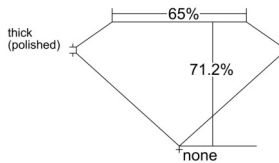

GIA®

FACSIMILE

GIA REPORT 7511959916

Verify this report at GIA.edu

GIA NATURAL DIAMOND DOSSIER®

April 24, 2025
GIA Report Number 7511959916
Shape and Cutting Style ..... Emerald Cut
Measurements ..... 5.81 x 4.47 x 3.18 mm

GRADING RESULTS

Carat Weight ..... 0.81 carat
Color Grade ..... E
Clarity Grade VVS1

ADDITIONAL GRADING INFORMATION

Polish ..... Excellent
Symmetry ..... Excellent
Fluorescence ..... None
Clarity Characteristics ..... Pinpoint
Inscription(s): GIA 7511959916

PROPORTIONS

Profile not to actual proportions

GRADING SCALES

GIA COLOR SCALE		GIA CLARITY SCALE			
COLORLESS	D	VERY VERY SLIGHTLY INCLUDED	FLAWLESS		
	E		INTERNALLY FLAWLESS		
	F	VERY SLIGHTLY INCLUDED	VVS₁		
	G		VVS₂		
	H		VS₁		
	NEAR COLORLESS	I	SLIGHTLY INCLUDED	VS₂	
		J		SI₁	
		FAINT	K	INCLUDED	SI₂
			L		I₁
			M		I₂
VERT LIGHT	N	LIGHT	I₃		
	O				
	P				
	Q				
	R				
	S				
	T