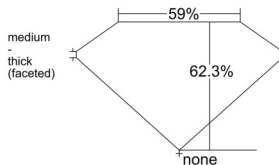

GIA®

FACSIMILE

GIA REPORT 7511999417

Verify this report at GIA.edu

GIA NATURAL DIAMOND DOSSIER®

April 26, 2025
GIA Report Number 7511999417
Shape and Cutting Style ..... Oval Brilliant
Measurements ..... 7.25 x 5.01 x 3.12 mm

GRADING RESULTS

Carat Weight ..... 0.71 carat
Color Grade ..... F
Clarity Grade VS1

ADDITIONAL GRADING INFORMATION

Polish ..... Excellent
Symmetry ..... Excellent
Fluorescence ..... Faint
Clarity Characteristics..... Crystal, Feather, Pinpoint
Inscription(s): GIA 7511999417

PROPORTIONS

Profile not to actual proportions

GRADING SCALES

GIA COLOR SCALE		GIA CLARITY SCALE			
COLORLESS	D	VERY VERY SLIGHTLY INCLUDED	FLAWLESS		
	E		INTERNALLY FLAWLESS		
	F	VERY SLIGHTLY INCLUDED	VS₁		
	G		VS₂		
	H		VS₁		
	NEAR COLORLESS	I	SLIGHTLY INCLUDED	VS₂	
		J		SI₁	
		FAINT	K	INCLUDED	SI₂
			L		I₁
			M		I₂
VERT LIGHT	N	LIGHT	I₃		
	O				
	P				
	Q				
	R