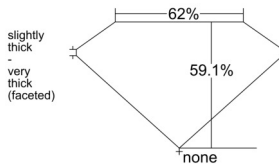

GIA®

FACSIMILE

GIA REPORT 7512031124

Verify this report at GIA.edu

GIA NATURAL DIAMOND DOSSIER®

December 20, 2024
GIA Report Number 7512031124
Shape and Cutting Style ..... Heart Brilliant
Measurements ..... 4.89 x 5.68 x 3.35 mm

GRADING RESULTS

Carat Weight ..... 0.53 carat
Color Grade ..... G
Clarity Grade VS1

ADDITIONAL GRADING INFORMATION

Polish ..... Excellent
Symmetry ..... Excellent
Fluorescence ..... None
Clarity Characteristics..... Crystal, Pinpoint
Inscription(s): GIA 7512031124

PROPORTIONS

Profile not to actual proportions

GRADING SCALES

GIA COLOR SCALE		GIA CLARITY SCALE		
COLORLESS	D	VERY VERY SLIGHTLY INCLUDED	FLAWLESS	
	E		INTERNALLY FLAWLESS	
	F		VVS₁	
	NEAR COLORLESS	G	VVS₂	
		H	VERY SLIGHTLY INCLUDED	VS₁
		I		VS₂
		J	SLIGHTLY INCLUDED	SI₁
	K	SI₂		
	L	INCLUDED		I₁
	M		I₂	
FAINT	N	INCLUDED	I₃	
	O			
	P			
	Q			
	R			
VERT LIGHT	S			
	T			
	U			
	V			
	W			
	X			
LIGHT	Y			
	Z