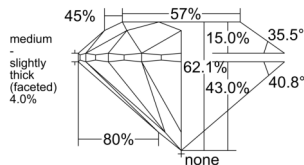

GIA®

FACSIMILE

GIA REPORT

7512094696

Verify this report at GIA.edu

GIA NATURAL DIAMOND DOSSIER®

December 30, 2024
GIA Report Number 7512094696
Shape and Cutting Style ..... Round Brilliant
Measurements ..... 5.40 - 5.43 x 3.36 mm

GRADING RESULTS

Carat Weight ..... 0.61 carat
Color Grade ..... E
Clarity Grade VVS1
Cut Grade ..... Excellent

ADDITIONAL GRADING INFORMATION

Polish ..... Excellent
Symmetry ..... Excellent
Fluorescence ..... None
Clarity Characteristics ..... Cloud, Pinpoint, Feather
Inscription(s): GIA 7512094696

PROPORTIONS

Profile to actual proportions

GRADING SCALES

GIA COLOR SCALE

COLORED	D
	E
	F
	G
	H
	I
	J
NEAR COLORLESS	K
	L
	M
Faint	N
	O
	P
	Q
	R
	S
	T
	U
	V
	W
	X
	Y
Light	Z

GIA CLARITY SCALE

FLAWLESS	INTERNAL FLAWLESS	
		FLAWLESS
VERY VERY SLIGHTLY INCLUDED	VVS₁	
	VVS₂	
VERY SLIGHTLY INCLUDED	VS₁	
	VS₂	
SLIGHTLY INCLUDED	SI₁	
	SI₂	
INCLUDED	I₁	
	I₂	
	I₃	

GIA CUT SCALE

EXCELLENT	
	VERY GOOD
GOOD	
FAIR	
POOR