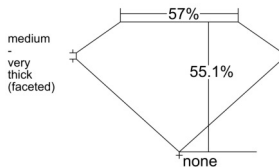

GIA®

FACSIMILE

GIA REPORT 7512100971

Verify this report at GIA.edu

GIA NATURAL DIAMOND DOSSIER®

December 30, 2024
GIA Report Number 7512100971
Shape and Cutting Style ..... Heart Brilliant
Measurements ..... 4.95 x 5.83 x 3.21 mm

GRADING RESULTS

Carat Weight ..... 0.53 carat
Color Grade ..... E
Clarity Grade VS1

ADDITIONAL GRADING INFORMATION

Polish ..... Excellent
Symmetry ..... Excellent
Fluorescence ..... None
Clarity Characteristics ..... Crystal
Inscription(s): GIA 7512100971

PROPORTIONS

Profile not to actual proportions

GRADING SCALES

GIA COLOR SCALE		GIA CLARITY SCALE			
COLORLESS	D	VERY VERY SLIGHTLY INCLUDED	FLAWLESS		
	E		INTERNALLY FLAWLESS		
	F	VERY SLIGHTLY INCLUDED	VVS₁		
	G		VVS₂		
	H		VS₁		
	NEAR COLORLESS	I	SLIGHTLY INCLUDED	VS₂	
		J		SI₁	
		FAINT	K	INCLUDED	SI₂
			L		I₁
			M		I₂
VERT LIGHT	N	LIGHT	I₃		
	O				
	P				
	Q				
	R				
	S				
	T