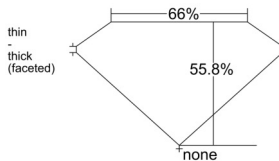

GIA®

FACSIMILE

GIA REPORT 7512114319

Verify this report at GIA.edu

GIA NATURAL DIAMOND DOSSIER®

January 02, 2025
GIA Report Number 7512114319
Shape and Cutting Style ..... Heart Brilliant
Measurements ..... 4.53 x 5.21 x 2.91 mm

GRADING RESULTS

Carat Weight ..... 0.40 carat
Color Grade ..... F
Clarity Grade VS1

ADDITIONAL GRADING INFORMATION

Polish ..... Excellent
Symmetry ..... Very Good
Fluorescence ..... Faint
Clarity Characteristics..... Feather, Cavity, Needle, Pinpoint
Inscription(s): GIA 7512114319

PROPORTIONS

GRADING SCALES

GIA COLOR SCALE		GIA CLARITY SCALE			
COLORLESS	D	VERY VERY SLIGHTLY INCLUDED	FLAWLESS		
	E		INTERNALLY FLAWLESS		
	F	VERY SLIGHTLY INCLUDED	VVS₁		
	G		VVS₂		
	H		VS₁		
	NEAR COLORLESS	I	SLIGHTLY INCLUDED	VS₂	
		J		SI₁	
		FAINT	K	INCLUDED	SI₂
			L		I₁
			M		I₂
VERT LIGHT	N	LIGHT	I₃		
	O				
	P				
	Q				
	R