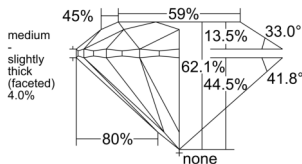

GIA®

FACSIMILE

GIA NATURAL DIAMOND DOSSIER®

January 08, 2025
GIA Report Number 7512146519
Shape and Cutting Style ..... Round Brilliant
Measurements ..... 5.16 - 5.21 x 3.22 mm

GRADING RESULTS

Carat Weight ..... 0.53 carat
Color Grade ..... G
Clarity Grade VS1
Cut Grade ..... Excellent

ADDITIONAL GRADING INFORMATION

Polish ..... Excellent
Symmetry ..... Excellent
Fluorescence ..... None
Clarity Characteristics..... Crystal, Cloud, Pinpoint
Inscription(s): GIA 7512146519

GIA REPORT 7512146519

Verify this report at GIA.edu

PROPORTIONS

Profile to actual proportions