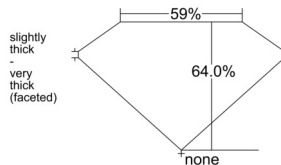

GIA®

FACSIMILE

GIA REPORT 7512165822

Verify this report at GIA.edu

GIA NATURAL DIAMOND DOSSIER®

January 08, 2025
GIA Report Number 7512165822
Shape and Cutting Style ..... Oval Brilliant
Measurements ..... 5.07 x 3.71 x 2.38 mm

GRADING RESULTS

Carat Weight ..... 0.30 carat
Color Grade ..... F
Clarity Grade S11

ADDITIONAL GRADING INFORMATION

Polish ..... Excellent
Symmetry ..... Very Good
Fluorescence ..... None
Clarity Characteristics ..... Feather, Crystal
Inscription(s): GIA 7512165822

PROPORTIONS

Profile not to actual proportions

GRADING SCALES

GIA COLOR SCALE		GIA CLARITY SCALE			
COLORLESS	D	VERY VERY SLIGHTLY INCLUDED	FLAWLESS		
	E		INTERNALLY FLAWLESS		
	F		VVS₁		
	G		VVS₂		
	NEAR COLORLESS	H	VERY SLIGHTLY INCLUDED	VS₁	
		I		VS₂	
		FAINT	J	SLIGHTLY INCLUDED	S1₁
			K		S1₂
	L		I₁		
	M		I₂		
N	I₃				
O					
VERT LIGHT	P	INCLUDED			
	Q				
	R				
	S				
	T				
	U				
	LIGHT		V		
W					
X					
Y					
	Z