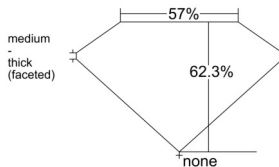

GIA®

FACSIMILE

GIA REPORT 7512171445

Verify this report at GIA.edu

GIA NATURAL DIAMOND DOSSIER®

January 09, 2025
GIA Report Number 7512171445
Shape and Cutting Style ..... Oval Brilliant
Measurements ..... 6.87 x 4.46 x 2.78 mm

GRADING RESULTS

Carat Weight ..... 0.56 carat
Color Grade I
Clarity Grade S11

ADDITIONAL GRADING INFORMATION

Polish ..... Excellent
Symmetry ..... Very Good
Fluorescence ..... None
Clarity Characteristics..... Feather, Crystal, Cloud
Inscription(s): GIA 7512171445

PROPORTIONS

Profile not to actual proportions

GRADING SCALES

GIA COLOR SCALE		GIA CLARITY SCALE	
COLORLESS	D	VERY VERY SLIGHTLY INCLUDED	FLAWLESS
	E		INTERNALLY FLAWLESS
	F		VVS₁
	G		VVS₂
	H		VS₁
	I		VS₂
	J		S1₁
	K		S1₂
	L		I₁
	M		I₂
NEAR COLORLESS	N	SLIGHTLY INCLUDED	I₃
	O		
	P		
	Q		
FAINT	R	INCLUDED	
	S		
	T		
	U		
VERT LIGHT	V		
	W		
	X		
	Y		
LIGHT	Z