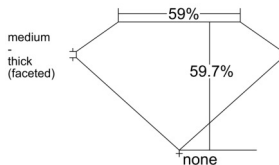

GIA®

FACSIMILE

GIA REPORT 7512199943

Verify this report at GIA.edu

GIA NATURAL DIAMOND DOSSIER®

January 13, 2025
GIA Report Number 7512199943
Shape and Cutting Style ..... Heart Brilliant
Measurements ..... 4.83 x 5.43 x 3.24 mm

GRADING RESULTS

Carat Weight ..... 0.50 carat
Color Grade ..... G
Clarity Grade VS1

ADDITIONAL GRADING INFORMATION

Polish ..... Excellent
Symmetry ..... Excellent
Fluorescence ..... None
Clarity Characteristics.. Crystal, Cloud, Feather, Indented Natural
Inscription(s): GIA 7512199943

PROPORTIONS

Profile not to actual proportions

GRADING SCALES

GIA COLOR SCALE		GIA CLARITY SCALE	
COLORLESS	D	VERY VERY SLIGHTLY INCLUDED	FLAWLESS
	E		INTERNALLY FLAWLESS
	F		VVS₁
	G		VVS₂
	H		VS₁
	I		VS₂
	J		SI₁
	K		SI₂
	L		I₁
	M		I₂
NEAR COLORLESS	N	SLIGHTLY INCLUDED	I₃
	O		
	P		
	Q		
FAINT	R		
	S		
	T		
	U		
VERT LIGHT	V		
	W		
	X		
	Y		
LIGHT	Z