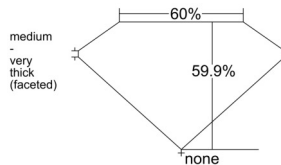

GIA®

FACSIMILE

GIA REPORT

7512213668

Verify this report at GIA.edu

GIA NATURAL DIAMOND DOSSIER®

January 15, 2025
GIA Report Number 7512213668
Shape and Cutting Style ..... Heart Brilliant
Measurements ..... 4.67 x 5.49 x 3.29 mm

GRADING RESULTS

Carat Weight ..... 0.51 carat
Color Grade ..... E
Clarity Grade VS1

ADDITIONAL GRADING INFORMATION

Polish ..... Excellent
Symmetry ..... Excellent
Fluorescence ..... None
Clarity Characteristics..... Crystal, Cloud, Feather, Pinpoint
Inscription(s): GIA 7512213668

PROPORTIONS

Profile not to actual proportions

GRADING SCALES

GIA COLOR SCALE		GIA CLARITY SCALE			
COLORLESS	D	VERY VERY SLIGHTLY INCLUDED	FLAWLESS		
	E		INTERNALLY FLAWLESS		
	F		VVS₁		
	G		VVS₂		
	NEAR COLORLESS	H	VERY SLIGHTLY INCLUDED	VS₁	
		I		VS₂	
		FAINT	J	SLIGHTLY INCLUDED	S₁
			K		S₂
	L		I₁		
	M		I₂		
N	I₃				
P					
VERT LIGHT	Q	INCLUDED			
	R				
	S				
	T				
	U				
	V				
LIGHT	W				
	X				
	Y				
	Z