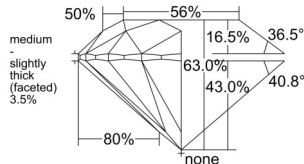

GIA®

FACSIMILE

GIA REPORT

7512224441

Verify this report at gia.edu

GIA NATURAL DIAMOND DOSSIER®

January 17, 2025
GIA Report Number 7512224441
Shape and Cutting Style ..... Round Brilliant
Measurements ..... 4.92 - 4.94 x 3.11 mm

GRADING RESULTS

Carat Weight ..... 0.46 carat
Color Grade ..... F
Clarity Grade VS1
Cut Grade ..... Excellent

ADDITIONAL GRADING INFORMATION

Polish ..... Excellent
Symmetry ..... Excellent
Fluorescence ..... Medium Yellow
Clarity Characteristics ..... Cloud, Crystal
Inscription(s): GIA 7512224441

PROPORTIONS

Profile to actual proportions

GRADING SCALES

GIA COLOR SCALE

COLORLESS	D
	E
	F
	G
	H
	I
	J
NEAR COLORLESS	K
	L
Faint	M
	N
	O
	P
Very Light	Q
	R
	S
	T
	U
	V
Light	W
	X
	Y
	Z

GIA CLARITY SCALE

FLAWLESS	VERY VERY SLIGHTLY INCLUDED	VS₁	VS₂	VS₁	VS₂	SL₁	SL₂	I₁	I₂	I₃	
											INTERNALLY FLAWLESS

GIA CUT SCALE

EXCELLENT
VERY GOOD
GOOD
FAIR
POOR