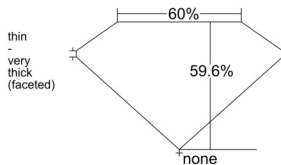

GIA®

FACSIMILE

GIA REPORT 7512252598

Verify this report at GIA.edu

GIA NATURAL DIAMOND DOSSIER®

January 21, 2025
GIA Report Number 7512252598
Shape and Cutting Style ..... Heart Brilliant
Measurements ..... 5.02 x 5.77 x 3.44 mm

GRADING RESULTS

Carat Weight ..... 0.60 carat
Color Grade ..... G
Clarity Grade VS1

ADDITIONAL GRADING INFORMATION

Polish ..... Excellent
Symmetry ..... Excellent
Fluorescence ..... None
Clarity Characteristics ..... Crystal, Feather
Inscription(s): GIA 7512252598

PROPORTIONS

Profile not to actual proportions

GRADING SCALES

GIA COLOR SCALE		GIA CLARITY SCALE			
COLORLESS	D	VERY VERY SLIGHTLY INCLUDED	FLAWLESS		
	E		INTERNALLY FLAWLESS		
	F	VERY SLIGHTLY INCLUDED	VS₁		
	G		VS₂		
	H		VS₁		
	NEAR COLORLESS	I	SLIGHTLY INCLUDED	VS₂	
		J		SI₁	
		FAINT	K	INCLUDED	SI₂
			L		I₁
			M		I₂
VERTICALLY LIGHT	N	INCLUDED	I₃		
	O				
	P				
	Q				
	R				
LIGHT	S				
	T				
	U				
	V				
	W				
	Z