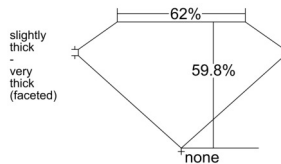

GIA®

FACSIMILE

GIA REPORT

7512269787

Verify this report at GIA.edu

GIA NATURAL DIAMOND DOSSIER®

January 23, 2025
GIA Report Number **7512269787**
Shape and Cutting Style ..... **Pear Brilliant**
Measurements ..... **5.82 x 3.71 x 2.22 mm**

GRADING RESULTS

Carat Weight ..... **0.30 carat**
Color Grade ..... **E**
Clarity Grade **VS1**

ADDITIONAL GRADING INFORMATION

Polish ..... **Excellent**
Symmetry ..... **Very Good**
Fluorescence ..... **None**
Clarity Characteristics..... **Feather, Pinpoint, Internal Graining**
Inscription(s): **GIA 7512269787**

PROPORTIONS

Profile not to actual proportions

GRADING SCALES

GIA COLOR SCALE		GIA CLARITY SCALE			
COLORLESS	D	VERY VERY SLIGHTLY INCLUDED	FLAWLESS		
	E		INTERNALLY FLAWLESS		
	F	VERY SLIGHTLY INCLUDED	VVS₁		
	G		VVS₂		
	H		VS₁		
	NEAR COLORLESS	I	SLIGHTLY INCLUDED	VS₂	
		J		SI₁	
		FAINT	K	INCLUDED	SI₂
			L		I₁
			M		I₂
VERT LIGHT	N		INCLUDED	I₃	
	O				
	P				
	Q				
	R				
LIGHT	S				
	T				
	U				
	V				
	W				
X					
Y					
Z