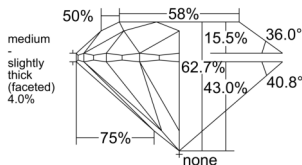

GIA®

FACSIMILE

GIA REPORT 7512323370

Verify this report at GIA.edu

GIA NATURAL DIAMOND DOSSIER®

January 30, 2025
GIA Report Number 7512323370
Shape and Cutting Style ..... Round Brilliant
Measurements ..... 5.04 - 5.08 x 3.17 mm

GRADING RESULTS

Carat Weight ..... 0.51 carat
Color Grade ..... G
Clarity Grade VS2
Cut Grade ..... Excellent

ADDITIONAL GRADING INFORMATION

Polish ..... Excellent
Symmetry ..... Excellent
Fluorescence ..... None
Clarity Characteristics ..... Crystal, Feather
Inscription(s): GIA 7512323370

PROPORTIONS

GRADING SCALES

GIA COLOR SCALE	GIA CLARITY SCALE	GIA CUT SCALE	
D	FLAWLESS	EXCELLENT	
E	INTERNALLY FLAWLESS		
F		VVS₁	VERY GOOD
G	VVS₂		
H	VS₁	GOOD	
I	VS₂		
J	SI₁	FAIR	
K	SI₂		
L	I₁	POOR	
M			
N			
O	I₂		
P			
Q			
R	I₃		
S			
T			
U			
V			
W			
X			
Y			
Z