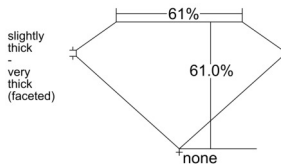

GIA®

FACSIMILE

GIA REPORT 7512329062

Verify this report at GIA.edu

GIA NATURAL DIAMOND DOSSIER®

January 31, 2025
GIA Report Number 7512329062
Shape and Cutting Style ..... Heart Brilliant
Measurements ..... 5.10 x 6.20 x 3.78 mm

GRADING RESULTS

Carat Weight ..... 0.70 carat
Color Grade ..... F
Clarity Grade VS1

ADDITIONAL GRADING INFORMATION

Polish ..... Excellent
Symmetry ..... Very Good
Fluorescence ..... None
Clarity Characteristics..... Cloud, Crystal, Pinpoint
Inscription(s): GIA 7512329062

PROPORTIONS

Profile not to actual proportions

GRADING SCALES

GIA COLOR SCALE		GIA CLARITY SCALE			
COLORLESS	D	VERY VERY SLIGHTLY INCLUDED	FLAWLESS		
	E		INTERNALLY FLAWLESS		
	F		VVS₁		
	NEAR COLORLESS	G	VERY SLIGHTLY INCLUDED	VVS₂	
		H		VS₁	
		FANT	I	SLIGHTLY INCLUDED	VS₂
			J		SI₁
	LIGHT	K	INCLUDED	SI₂	
		L		I₁	
		M		I₂	
VERY LIGHT		N	INCLUDED	I₃	
		O			
P					
Q					
R					
S					
T					
U					
V					
W					
X					
Y					
Z