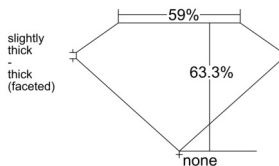

GIA®

FACSIMILE

GIA REPORT 7512358549

Verify this report at GIA.edu

GIA NATURAL DIAMOND DOSSIER®

February 05, 2025
GIA Report Number 7512358549
Shape and Cutting Style ..... Pear Brilliant
Measurements ..... 8.36 x 5.14 x 3.25 mm

GRADING RESULTS

Carat Weight ..... 0.81 carat
Color Grade ..... F
Clarity Grade VVS1

ADDITIONAL GRADING INFORMATION

Polish ..... Excellent
Symmetry ..... Excellent
Fluorescence ..... None
Clarity Characteristics..... Pinpoint, Internal Graining
Inscription(s): GIA 7512358549

PROPORTIONS

Profile not to actual proportions

GRADING SCALES

GIA COLOR SCALE		GIA CLARITY SCALE	
COLORLESS	D	VERY VERY SLIGHTLY INCLUDED	FLAWLESS
	E		INTERNALLY FLAWLESS
	F		VVS₁
	G		VVS₂
	H		VS₁
	I		VS₂
	J		SI₁
	K		SI₂
	L		I₁
	M		I₂
NEAR COLORLESS	N	SLIGHTLY INCLUDED	I₃
	O		
	P		
	Q		
	R		
FAINT	S	INCLUDED	
	T		
	U		
	V		
	W		
	X		
	Y		
	Z