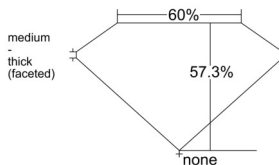

GIA®

FACSIMILE

GIA REPORT 7512372217

Verify this report at GIA.edu

GIA NATURAL DIAMOND DOSSIER®

February 05, 2025
GIA Report Number 7512372217
Shape and Cutting Style ..... Heart Brilliant
Measurements ..... 5.46 x 6.32 x 3.62 mm

GRADING RESULTS

Carat Weight ..... 0.72 carat
Color Grade I
Clarity Grade VS2

ADDITIONAL GRADING INFORMATION

Polish ..... Excellent
Symmetry ..... Excellent
Fluorescence ..... None
Clarity Characteristics..... Crystal, Feather, Cloud
Inscription(s): GIA 7512372217

PROPORTIONS

Profile not to actual proportions

GRADING SCALES

GIA COLOR SCALE		GIA CLARITY SCALE			
COLORLESS	D	VERY VERY SLIGHTLY INCLUDED	FLAWLESS		
	E		INTERNALLY FLAWLESS		
	F	VERY SLIGHTLY INCLUDED	VVS₁		
	G		VVS₂		
	H		VS₁		
	NEAR COLORLESS	I	SLIGHTLY INCLUDED	VS₂	
		J		SI₁	
		FAINT	K	INCLUDED	SI₂
			L		I₁
			M		I₂
VERT LIGHT	N	LIGHT	I₃		
	O				
	P				
	Q				
	R